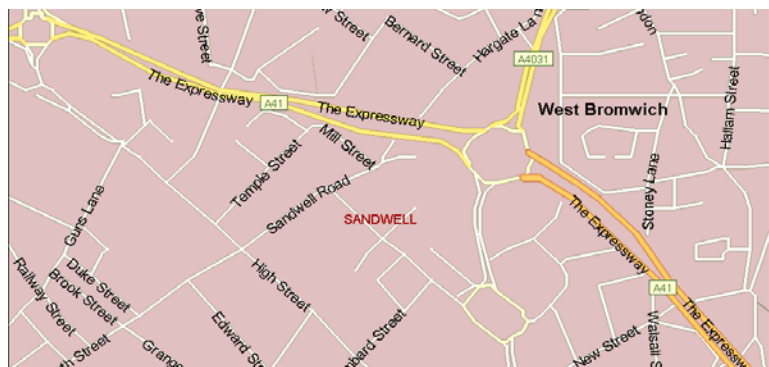

## Directions M5 South

Proceed to junction 1 on the M5, exit at junction 1. Take the 2<sup>nd</sup> exit off the island on the A41 express way sign posted Wolverhampton & Dudley.

At the next island take the 2<sup>nd</sup> exit still following the signs for Wolverhampton & Dudley.

At the next island take the 2<sup>nd</sup> exit continuing on the A41.

As you approach the next island there is a large petrol station on the left-hand side, at the island take the 1<sup>st</sup> exit left and the immediate 1<sup>st</sup> turning right into Great Bridge.

Continue along Great Bridge Street, take 1<sup>st</sup> turning on the right hand side, which is Richmond Street South, turn into Richmond Street and take the next turning on the right, which is Elwell Street. Carry on down Elwell Street; Morris Springs is 100 yards on the left-hand side.