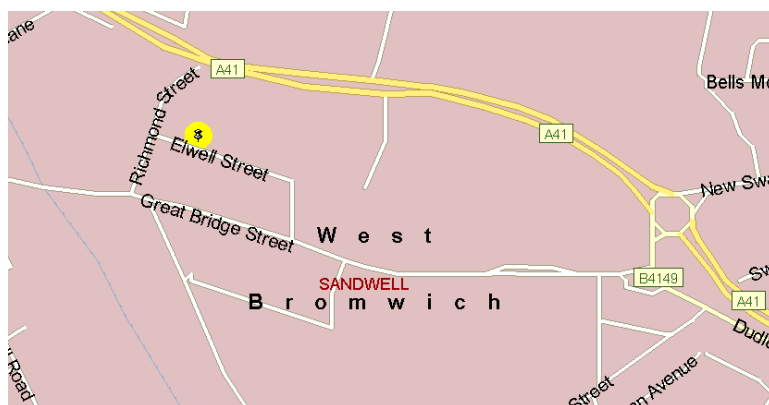

## Directions M5 South

Proceed to junction 1 on the M5, exit at junction 1. Take the 2<sup>nd</sup> exit off the island on the A41 express way sign posted Wolverhampton & Dudley.

At the next island take the 2<sup>nd</sup> exit still following the signs for Wolverhampton & Dudley.

At the next island take the 2<sup>nd</sup> exit continuing on the A41.

As you approach the next island there is a large petrol station on the left-hand side, at the island take the 1<sup>st</sup> exit left and the immediate 1<sup>st</sup> turning right into Great Bridge.

Continue along Great Bridge Street, take 1<sup>st</sup> turning on the right hand side, which is Richmond Street South, turn into Richmond Street and take the next turning on the right, which is Elwell Street. Carry on down Elwell Street; Morris Springs is 100 yards on the left-hand side.