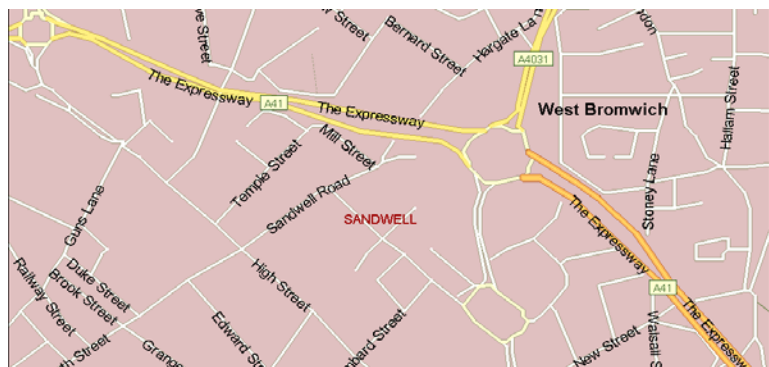

How to Find Us

Directions M5 North

Proceed to junction 1 on the M5, exit at junction 1. Take the 5th exit off the island on the A41 express way sign posted Wolverhampton & Dudley.

At the next island take the 2nd exit still following the signs for Wolverhampton & Dudley.

At the next island take the 2nd exit continuing on the A41.

As you approach the next island there is a large petrol station on the left-hand side, at the island take the 1st exit left and the immediate 1st turning right into Great Bridge.

Continue along Great Bridge Street, take 1st turning on the right hand side, which is Richmond Street South, turn into Richmond Street and take the next turning on the right, which is Elwell Street. Carry on down Elwell Street; Morris Springs is 100 yards on the left-hand side.