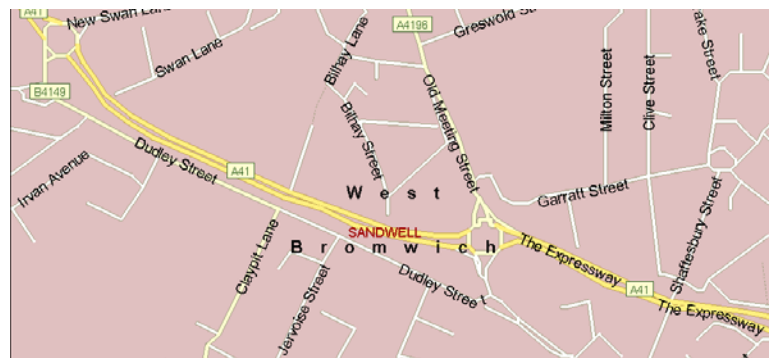

How to Find Us

Directions M5 North

Proceed to junction 1 on the M5, exit at junction 1. Take the 5th exit off the island on the A41 express way sign posted Wolverhampton & Dudley.

At the next island take the 2nd exit still following the signs for Wolverhampton & Dudley.

At the next island take the 2nd exit continuing on the A41.

As you approach the next island there is a large petrol station on the left-hand side, at the island take the 1st exit left and the immediate 1st turning right into Great Bridge.

Continue along Great Bridge Street, take 1st turning on the right hand side, which is Richmond Street South, turn into Richmond Street and take the next turning on the right, which is Elwell Street. Carry on down Elwell Street; Morris Springs is 100 yards on the left-hand side.