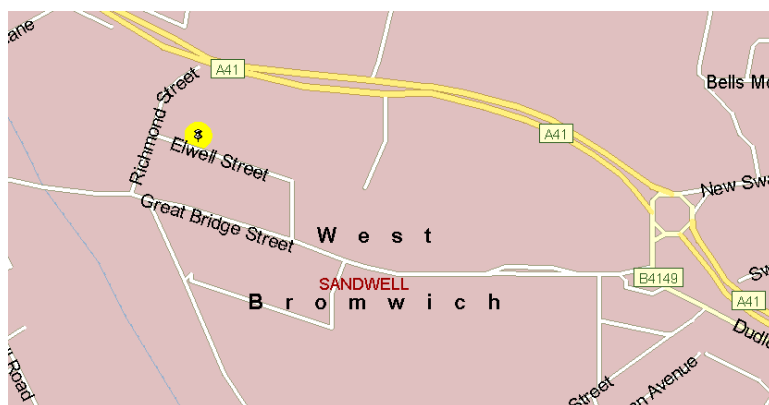

How to Find Us

Directions M5 North

Proceed to junction 1 on the M5, exit at junction 1. Take the 5th exit off the island on the A41 express way sign posted Wolverhampton & Dudley.

At the next island take the 2nd exit still following the signs for Wolverhampton & Dudley.

At the next island take the 2nd exit continuing on the A41.

As you approach the next island there is a large petrol station on the left-hand side, at the island take the 1st exit left and the immediate 1st turning right into Great Bridge.

Continue along Great Bridge Street, take 1st turning on the right hand side, which is Richmond Street South, turn into Richmond Street and take the next turning on the right, which is Elwell Street. Carry on down Elwell Street; Morris Springs is 100 yards on the left-hand side.